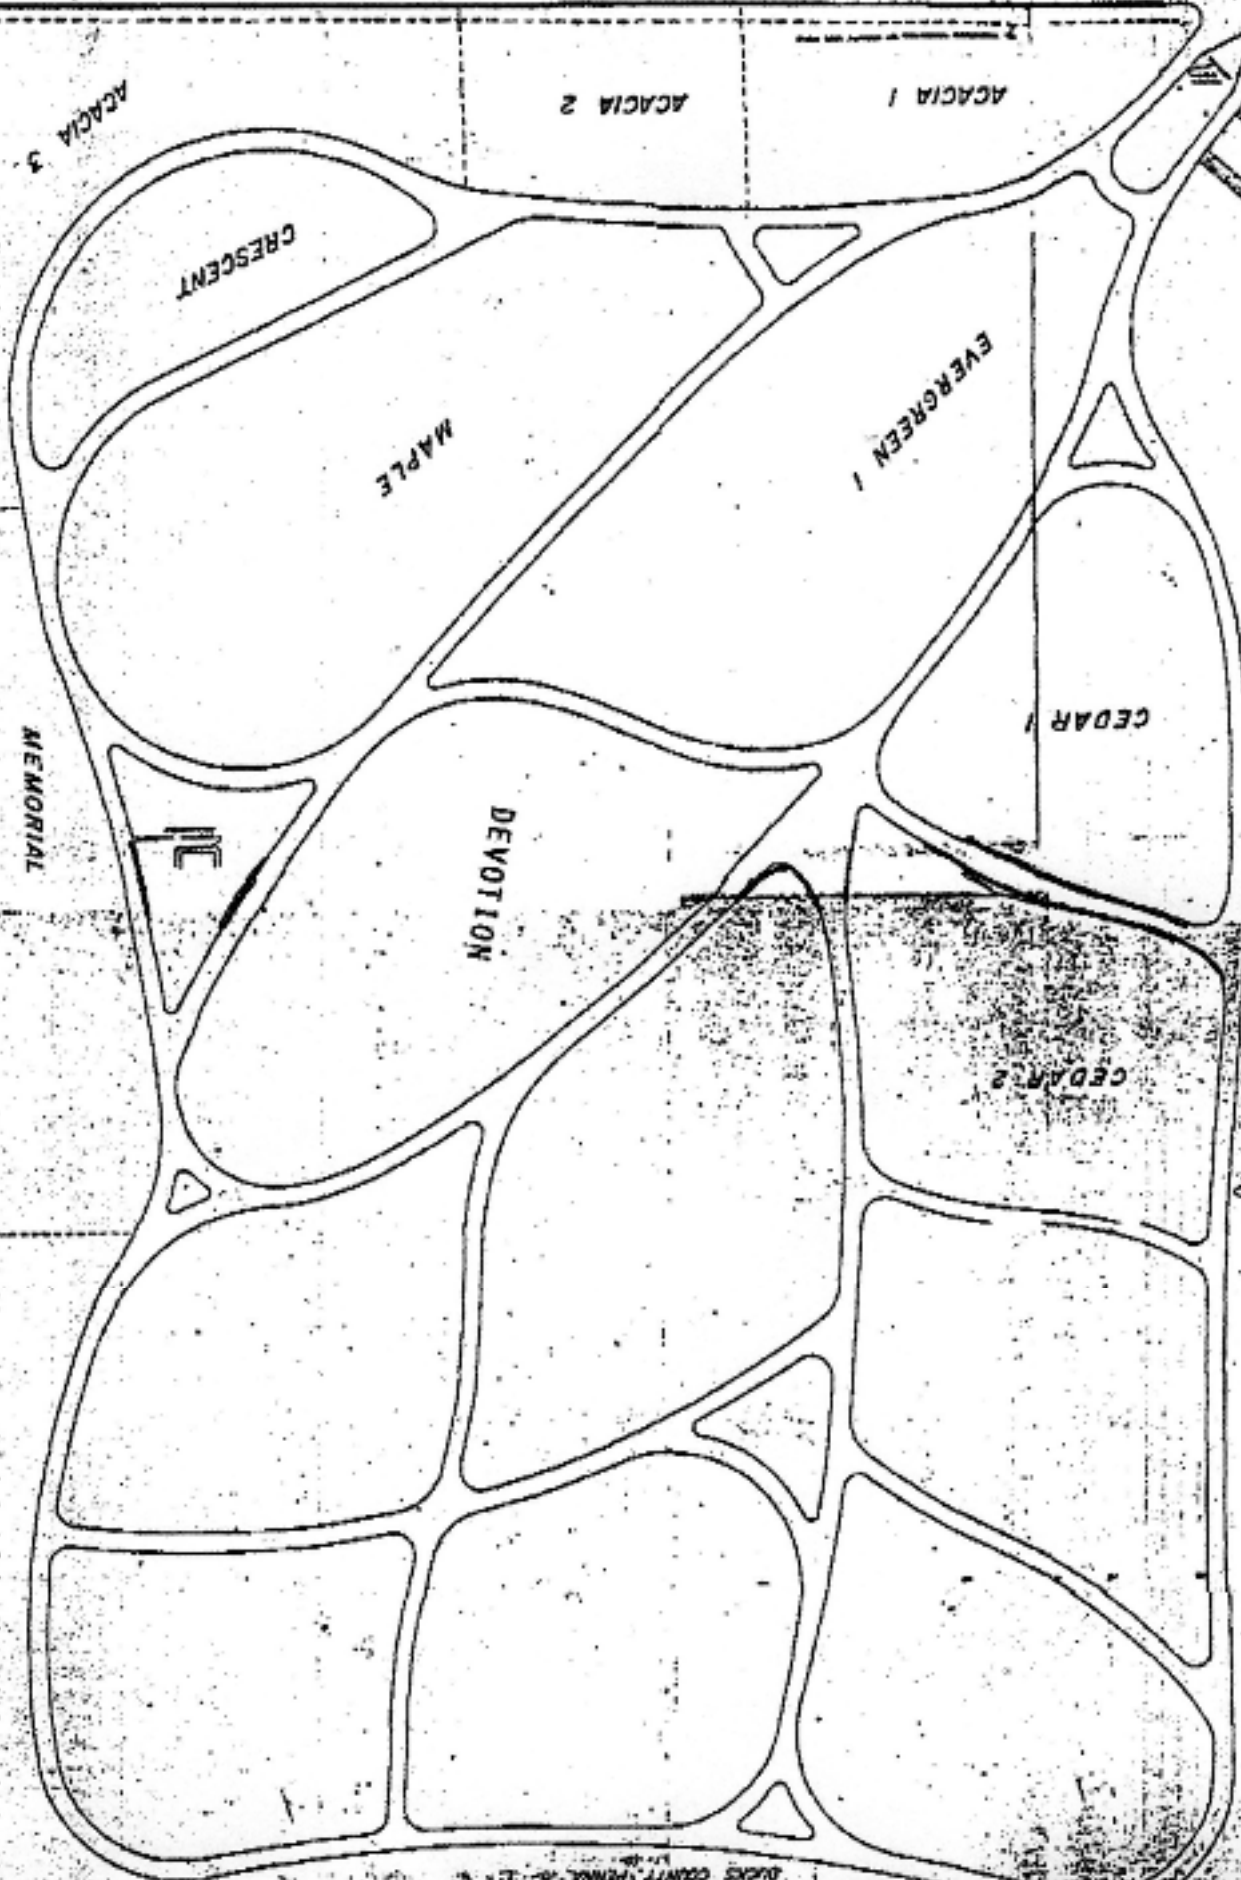

PINE GROVE CEMETERY  
1475 County Line Road  
Harboro, PA 19040

8-1-10-011 A-1-E-N-U-E

0-0-0 F.E.L.O.W.S. CEMETERY CO.  
OWNER & DEVELOPER  
COUNTY LINE ROAD EAST OF DOUGLSTOWN PARK  
DUCKS COUNTY, PENNA. 17-10-11